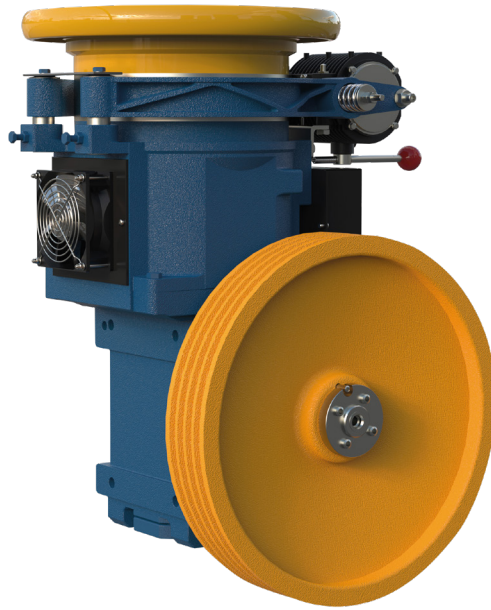

GEARED WINDING UNIT DATA SHEET | MODY

0.23 > 3.68 M/S
RATED SPEED

4-6 PERSON
DUTY LOAD

A3
COMPLIANT

COMPACT
DESIGN

LUBRICATED
FOR LIFE

DATA	
Max static load	2300Kg
Ratios	1/37 > 1/49 > 2/47 > 3/41 > 7/60
Roping	1/1 2/1
Power range VWF	2.2 > 6.6kW
Power range 4/16	3.5 > 5.5kW

COMPLETE WEIGHT	GEARBOX ONLY	GEAR TOP	GEAR BASE	CROWN WHEEL	MOTOR & BEDPLATE	MOTOR & STATOR CREATE	ACCESSORIES BOX
210Kg	110Kg	NA	NA	NA	NA	60Kg	50Kg

Add additional 50Kg for slow shaft brake